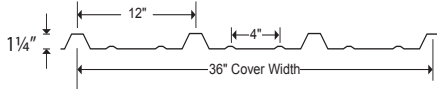

PBR™ PANEL PROFILE

HI-RIB (D) - WEATHERXL® 26 GAUGE

- Lifetime Paint Adhesion warranty
- 30 Year chalk / 30 year fade resistance
- 25 Year Galvalume® substrate warranty
- Commercial & Interior Liner Panel Applications
- Increased Hail Resistance