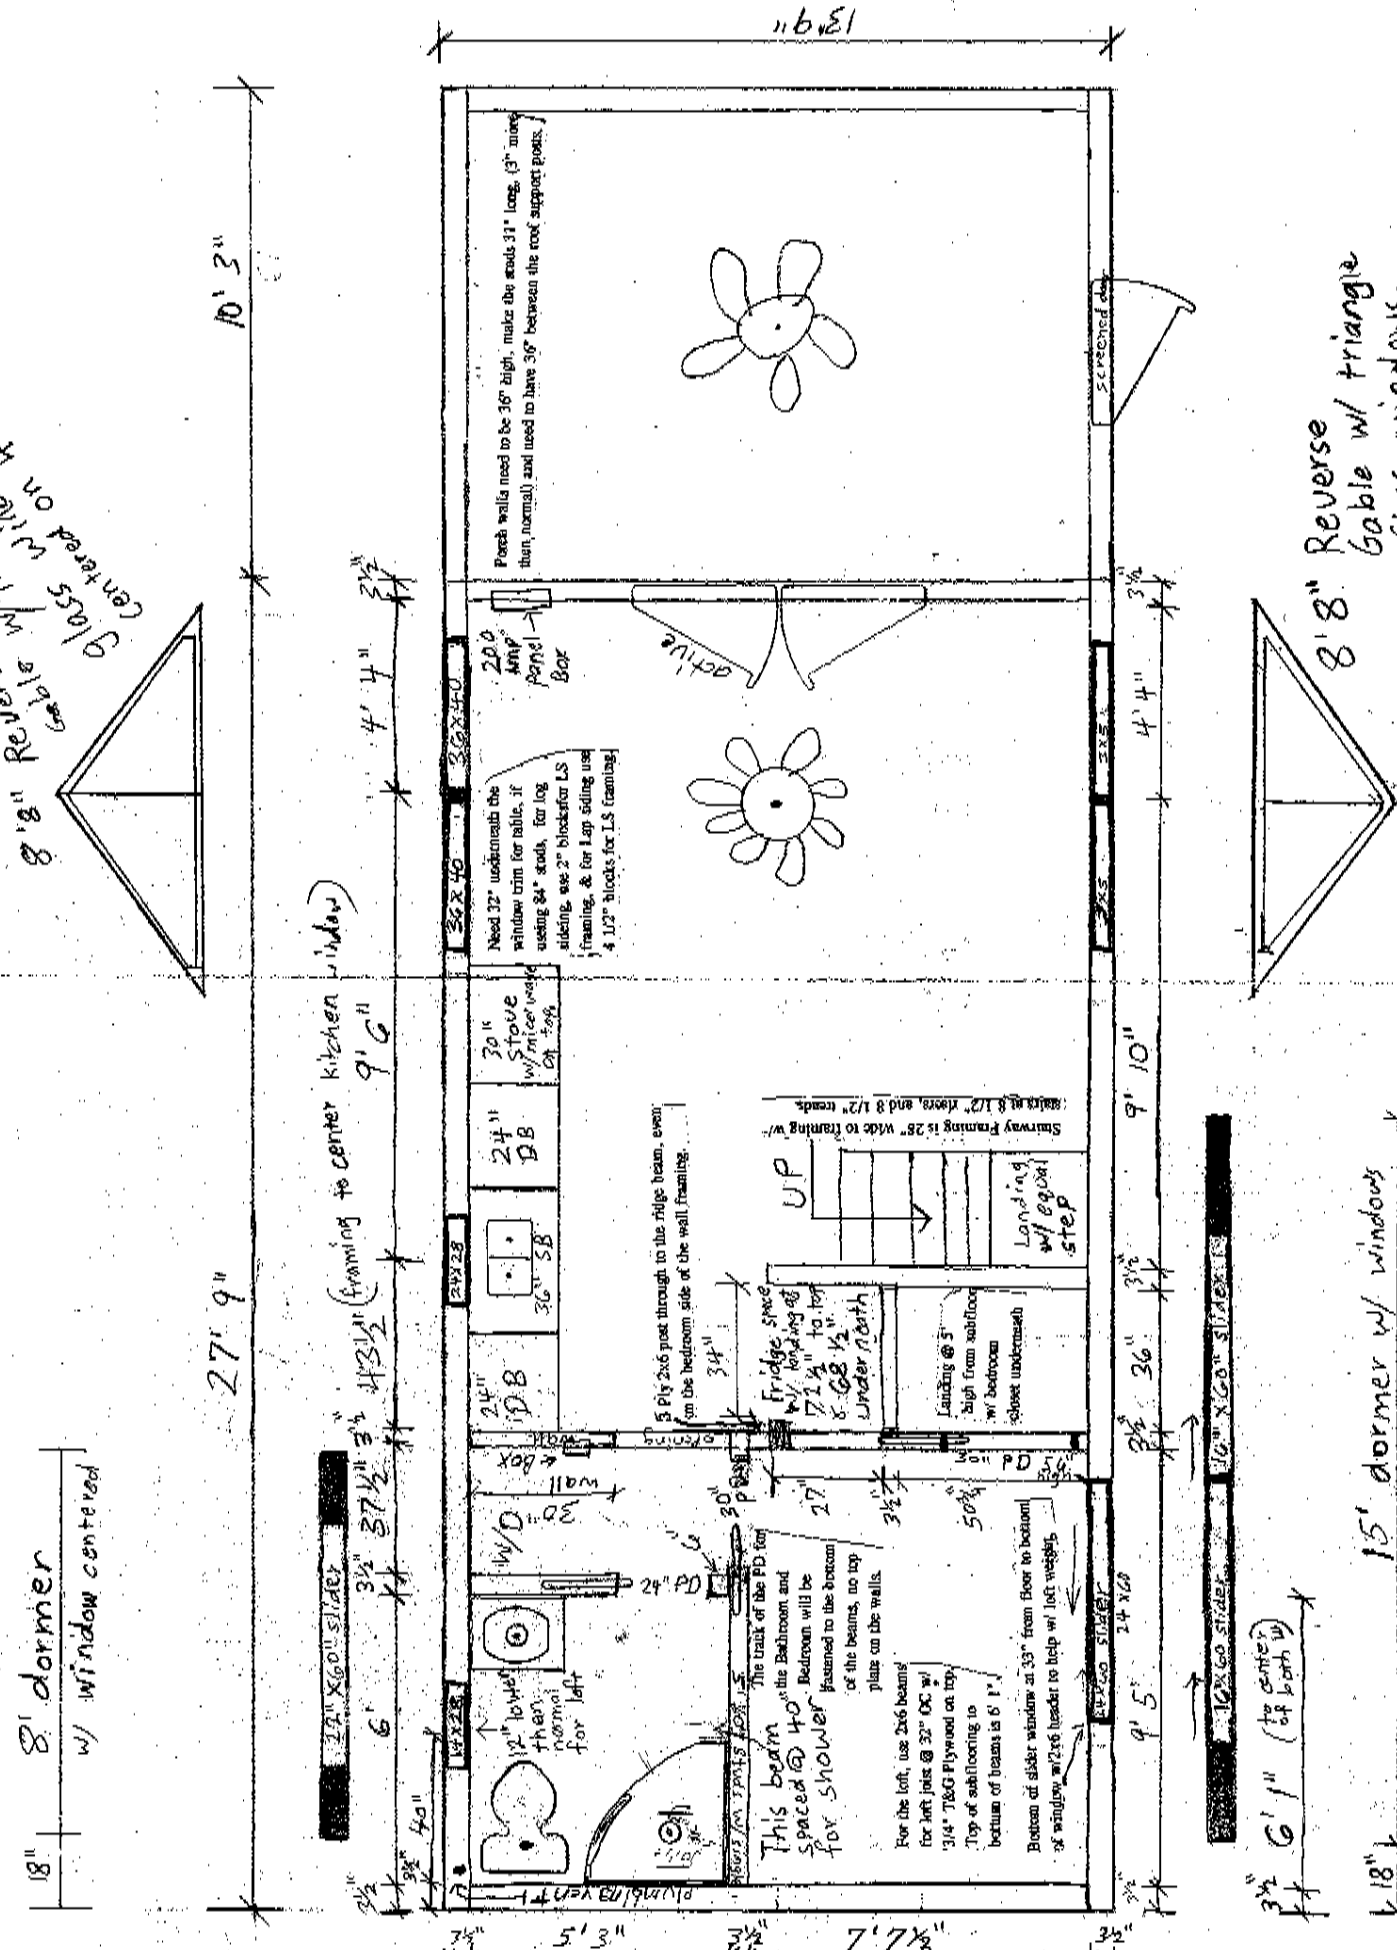

Reverse Triangle Gable w/ windows centered on 4" w/ mark

8' dormer w/ window centered

Keep this window as high as the 2x6 header will let it be. Needs double jacks to floor

Reverse Triangle Gable w/ windows. Centered on 4" w/ Mark

Smokey Mtn Cabin 2020

When installing log siding on this cabin, the moulding trim along the top will have to be less than 3/8" wide for making this less the 400 sq ft

15' dormer w/ windows centered

Floor joist spacing for outside and shower, continuous @ 16" OC except to put x4 under the post.

3 1/2" x 6" 1" (to center of both w)

16" x 60" slider

14" x 60" slider

12" x 60" slider

10" x 60" slider

8" x 60" slider

6" x 60" slider

4" x 60" slider

2" x 60" slider

1" x 60" slider

1/2" x 60" slider

1/4" x 60" slider

1/8" x 60" slider

1/4" x 60" slider

1/8" x 60" slider

1/4" x 60" slider